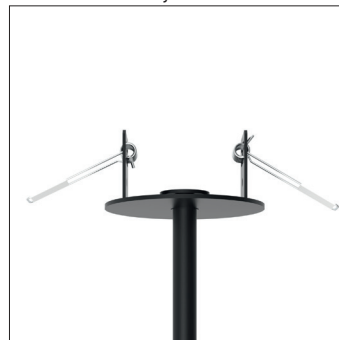

HCB honeycomb louver

CRB ceiling recessed base