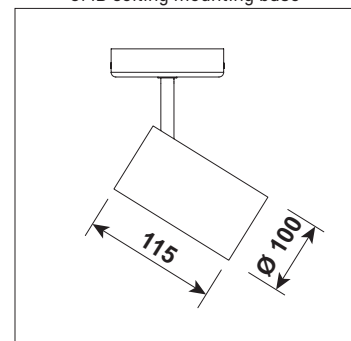

HCB honeycomb louver

LP long mounting pipe 500 mm

BDS barn doors shades

CRB ceiling recessed base

CMB ceiling mounting base

MCS wireless daylight&occ sensor

CRB - ceiling wireless base

Basic dimensions